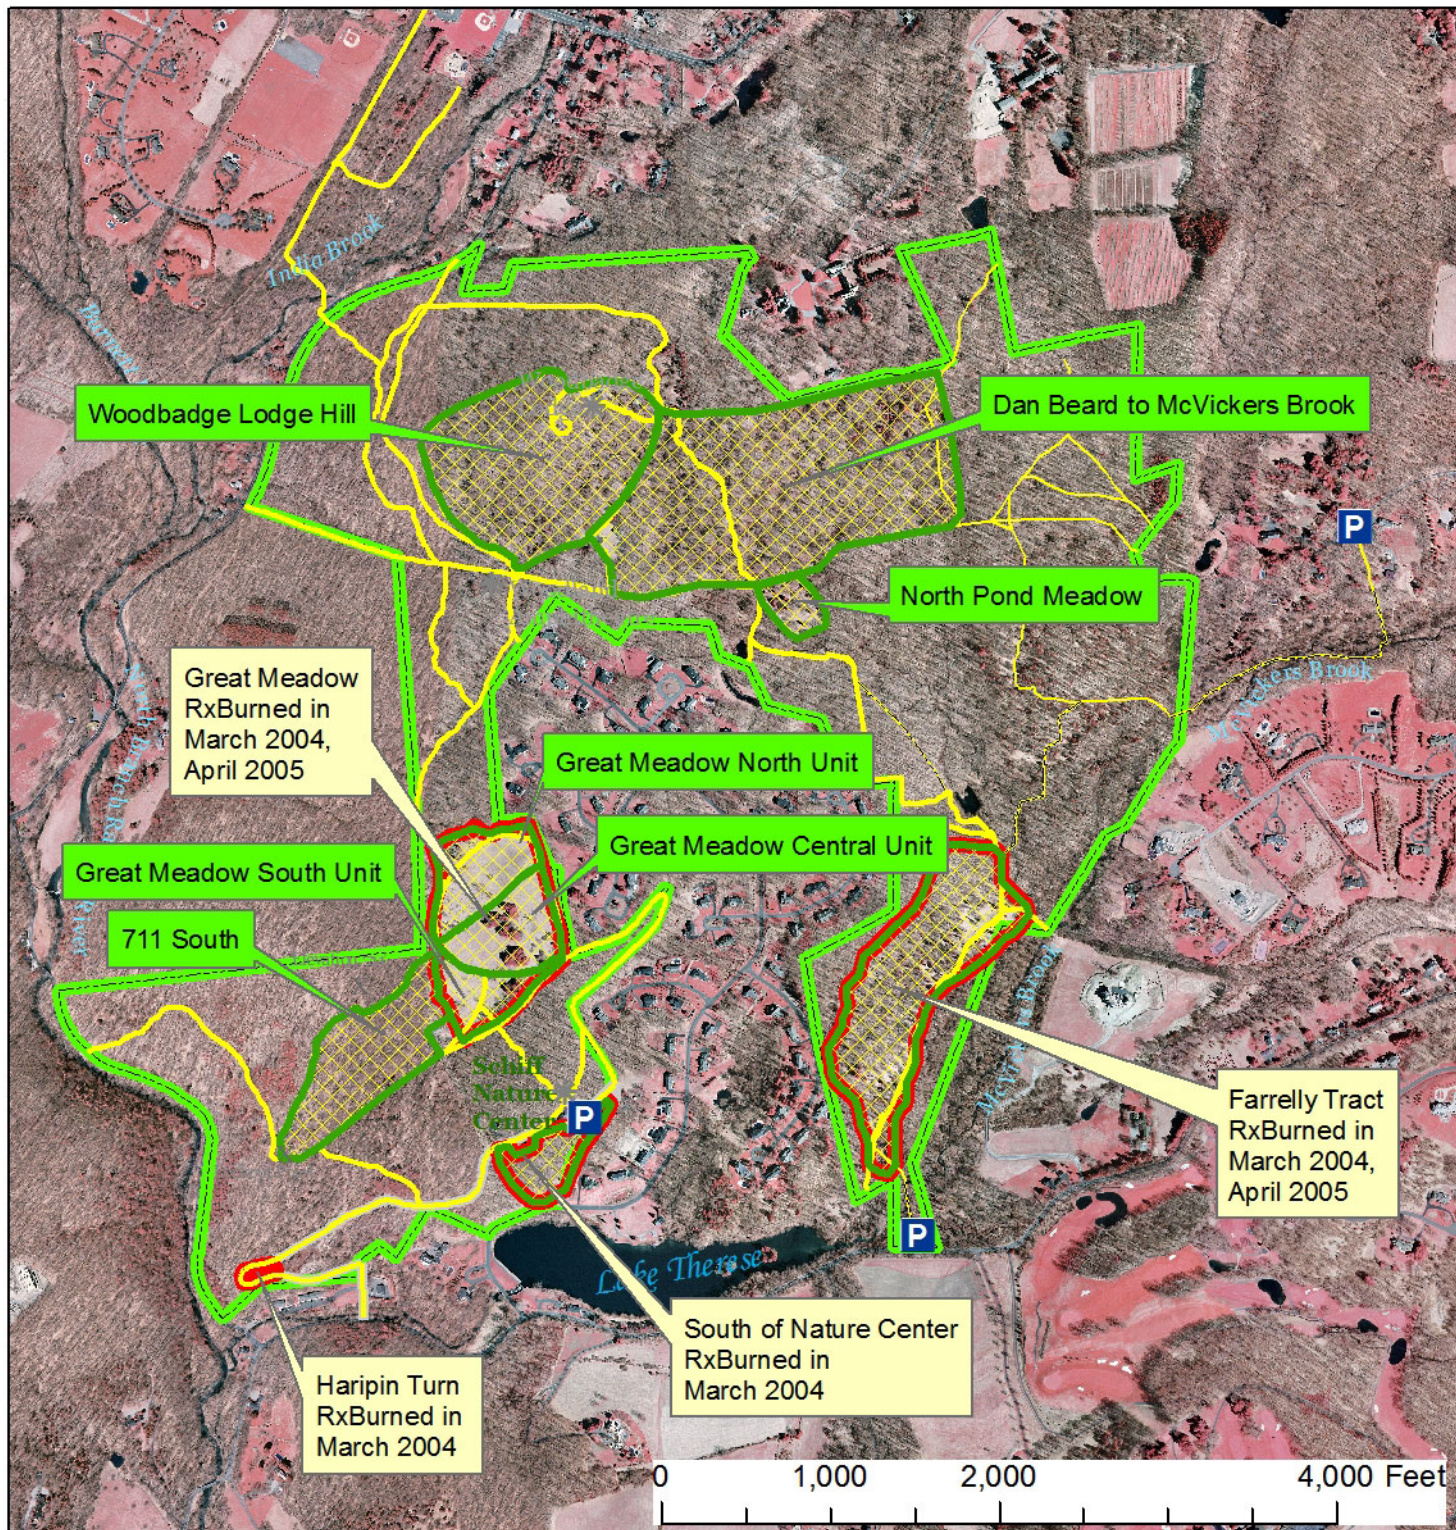

Schiff Nature Preserve RxB Plan

2009 - a. Dan Beard Cabin to McVickers Brook Preserve
 b. South of Nature Center
 c. Woodbadge Hill
 d. 711 South
 e. North Pond Meadow

2010 - a. Dan Beard Cabin to McVickers Brook Preserve
 b. Farrelly Tract
 c. North unit of Great Meadow
 d. Woodbadge Hill
 e. 711 South
 f. North Pond Meadow

2011 - a. Dan Beard Cabin to McVickers Brook Preserve
 b. Farrelly Tract
 c. Central Unit of Great Meadow
 d. Woodbadge Hill
 e. 711 South
 f. North Pond Meadow

2012 - a. Dan Beard Cabin to McVickers Brook Preserve
 b. Farrelly Tract
 c. Southern Unit of Great Meadow
 d. Woodbadge Hill
 e. 711 South
 f. North Pond Meadow

Legend

-  Burn Plan_2009
-  Trails at Schiff Nature Preserve
-  Previous RxBurn Areas
-  Schiff & McVickers Brook